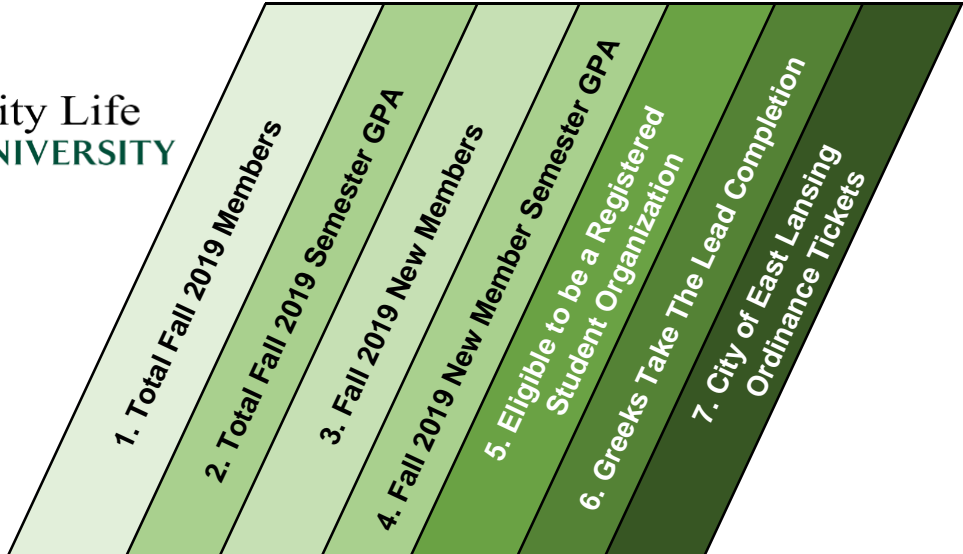

Fall 2019 Fraternity & Sorority Community Card

- 1- Total members reported to Michigan State Fraternity & Sorority Life.
- 2- The Fall 2019 Semester Grade Point Average for each chapter.
- 3- Total number of Fall 2019 New Members.
- 4- The Fall 2019 Semester Grade Point Average for New Members.
- 5- Is eligible to be a Registered Student Organization at Michigan State University.
- 6- Full Completion of the 'Greeks Take The Lead' mandatory workshops on sexual violence.
- 7- City Ordinance tickets shared by the City of East Lansing.

Fraternity & Sorority Life
MICHIGAN STATE UNIVERSITY

The Fraternity & Sorority Community Card shows a snapshot of key measures for each chapter in the governing councils: Interfraternity Council (IFC), Multicultural Greek Council (MGC), National Pan-Hellenic Council (NPHC) and Panhellenic Council (PC). The data is gathered from reporting by each chapter and council.

	1. Total Fall 2019 Members	2. Total Fall 2019 Semester GPA	3. Fall 2019 New Members	4. Fall 2019 New Member Semester GPA	5. Eligible to be a Registered Student Organization	6. Greeks Take The Lead Completion	7. City of East Lansing Ordinance Tickets
Psi Upsilon	96	3.14	17	3.09	Yes	Yes	0
Sigma Alpha Epsilon	80	3.04	32	3.07	Yes	Yes	0
Sigma Alpha Mu	56	2.93	17	2.82	Yes	Yes	0
Sigma Beta Rho	23	2.93	4	1.63	No	No	0
Sigma Delta Tau	160	3.36	49	3.48	Yes	Yes	0
Sigma Gamma Rho	2	N/A	0	N/A	Yes	Yes	0
Sigma Kappa	164	3.29	59	3.25	Yes	Yes	0
Sigma Lambda Beta	14	2.29	2	N/A	Yes	Yes	0
Sigma Lambda Gamma	12	2.94	0	N/A	Yes	Yes	0
Sigma Nu	153	2.95	35	2.93	Yes	Yes	0
Sigma Pi	105	3.01	17	2.87	Yes	Yes	0
Sigma Tau Gamma	43	2.90	12	3.04	Yes	Yes	0
Tau Kappa Epsilon	35	2.64	12	3.02	Yes	Yes	0
Theta Chi	106	2.98	28	2.86	No	No	0
Theta Delta Chi	57	2.76	15	2.99	Yes	Yes	0
Triangle	71	3.01	18	3.01	Yes	Yes	0
Zeta Phi Beta	8	2.43	0	N/A	Yes	Yes	0
Zeta Psi	59	2.77	19	2.83	Yes	Yes	0
Zeta Tau Alpha	169	3.40	68	3.46	Yes	Yes	0
TOTAL	4861	3.11	1427	3.13			2

Total Chapters Fall 2019 - 61

All Fraternity & Sorority Community – Average Fall Semester GPA: 3.11

All Fraternity & Sorority Members: 4,864

Fraternities-38; Sororities-23

IFC-28; MGC-10; NPHC-9; PC-14

All Fall 2019 New Members: 1,427