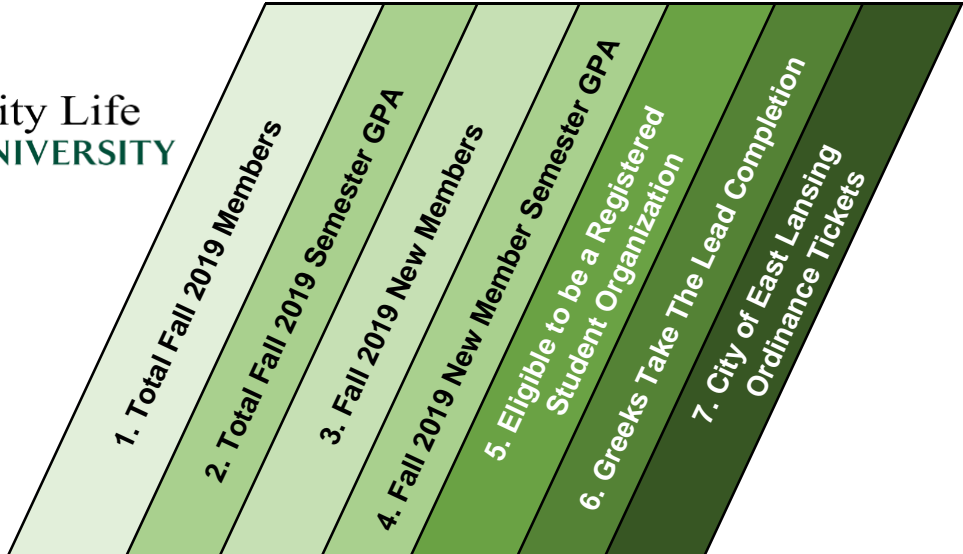

Fall 2019 Fraternity & Sorority Community Card

- 1- Total members reported to Michigan State Fraternity & Sorority Life.
- 2- The Fall 2019 Semester Grade Point Average for each chapter.
- 3- Total number of Fall 2019 New Members.
- 4- The Fall 2019 Semester Grade Point Average for New Members.
- 5- Is eligible to be a Registered Student Organization at Michigan State University.
- 6- Full Completion of the 'Greeks Take The Lead' mandatory workshops on sexual violence.
- 7- City Ordinance tickets shared by the City of East Lansing.

Fraternity & Sorority Life
MICHIGAN STATE UNIVERSITY

The Fraternity & Sorority Community Card shows a snapshot of key measures for each chapter in the governing councils: Interfraternity Council (IFC), Multicultural Greek Council (MGC), National Pan-Hellenic Council (NPHC) and Panhellenic Council (PC). The data is gathered from reporting by each chapter and council.

	1. Total Fall 2019 Members	2. Total Fall 2019 Semester GPA	3. Fall 2019 New Members	4. Fall 2019 New Member Semester GPA	5. Eligible to be a Registered Student Organization	6. Greeks Take The Lead Completion	7. City of East Lansing Ordinance Tickets
Iota Phi Theta	3	2.56	0	N/A	Yes	Yes	0
Kappa Alpha Psi	20	2.11	13	2.01	Yes	Yes	0
Kappa Alpha Theta	179	3.47	54	3.41	Yes	Yes	0
Kappa Delta	170	3.44	55	3.42	Yes	Yes	0
Kappa Delta Chi	14	2.81	11	2.68	Yes	Yes	0
Kappa Kappa Gamma	178	3.34	54	3.33	Yes	Yes	0
Kappa Sigma	24	2.94	6	3.22	Yes	Yes	0
Lambda Phi Epsilon	13	2.83	3	3.21	Yes	Yes	0
Lambda Theta Alpha	13	2.83	0	N/A	Yes	Yes	0
Lambda Theta Phi	10	2.52	3	2.99	Yes	Yes	0
Omega Psi Phi	4	1.33	0	N/A	Yes	Yes	0
Phi Beta Sigma	7	1.97	2	N/A	Yes	Yes	0
Phi Delta Theta	89	2.91	24	2.81	Yes	Yes	0
Phi Gamma Delta	113	3.05	23	2.97	Yes	Yes	1
Phi Iota Alpha	9	2.88	5	2.81	Yes	Yes	0
Phi Kappa Psi	102	2.89	23	2.58	Yes	Yes	0
Phi Kappa Sigma	51	2.56	18	2.37	Yes	Yes	0
Phi Kappa Tau	65	2.72	25	2.79	Yes	Yes	0
Pi Beta Phi	173	3.30	54	3.33	Yes	Yes	0
Pi Kappa Alpha	135	2.83	31	2.77	No	No	0
Pi Kappa Phi	120	2.93	29	2.67	Yes	Yes	0

Total Chapters Fall 2019 - 61

All Fraternity & Sorority Community – Average Fall Semester GPA: 3.11

All Fraternity & Sorority Members: 4,864

Fraternities-38; Sororities-23

IFC-28; MGC-10; NPHC-9; PC-14

All Fall 2019 New Members: 1,427