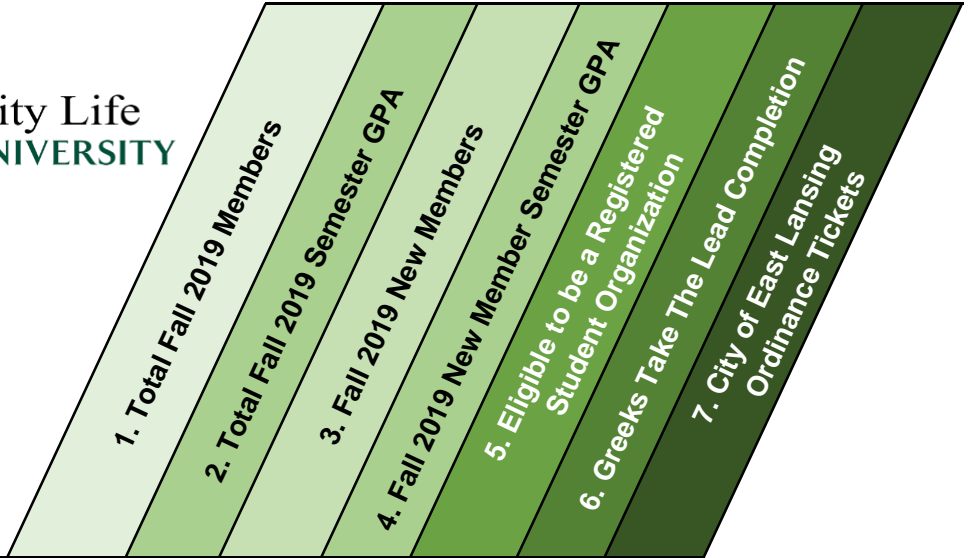

Fall 2019 Fraternity & Sorority Community Card

- 1- Total members reported to Michigan State Fraternity & Sorority Life.
- 2- The Fall 2019 Semester Grade Point Average for each chapter.
- 3- Total number of Fall 2019 New Members.
- 4- The Fall 2019 Semester Grade Point Average for New Members.
- 5- Is eligible to be a Registered Student Organization at Michigan State University.
- 6- Full Completion of the 'Greeks Take The Lead' mandatory workshops on sexual violence.
- 7- City Ordinance tickets shared by the City of East Lansing.

Fraternity & Sorority Life
MICHIGAN STATE UNIVERSITY

The Fraternity & Sorority Community Card shows a snapshot of key measures for each chapter in the governing councils: Interfraternity Council (IFC), Multicultural Greek Council (MGC), National Pan-Hellenic Council (NPHC) and Panhellenic Council (PC). The data is gathered from reporting by each chapter and council.

Chapters not active at MSU (as of Spring 2018)
Lambda Chi Alpha Fraternity
Sigma Chi Fraternity
Sigma Phi Epsilon Fraternity
Delta Chi Fraternity