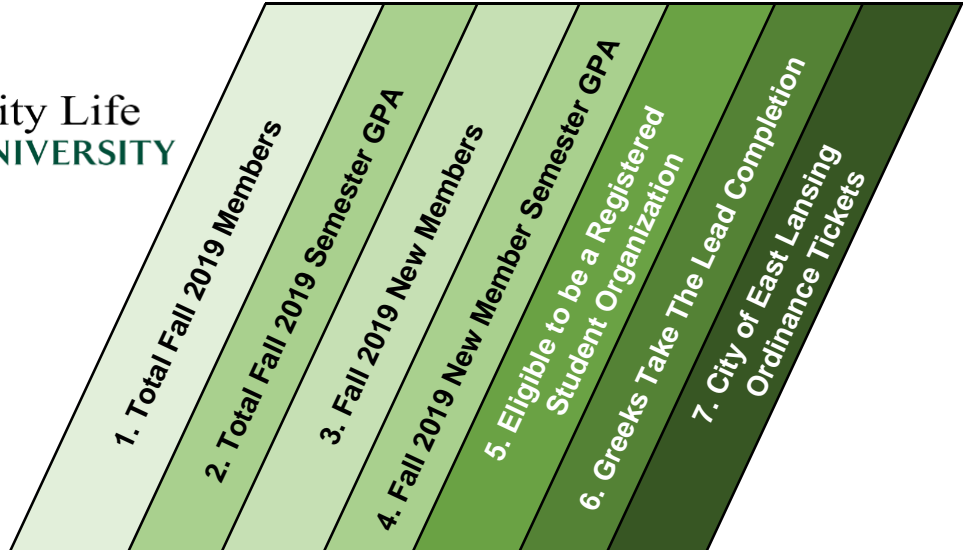

Fall 2019 Fraternity & Sorority Community Card

- 1- Total members reported to Michigan State Fraternity & Sorority Life.
- 2- The Fall 2019 Semester Grade Point Average for each chapter.
- 3- Total number of Fall 2019 New Members.
- 4- The Fall 2019 Semester Grade Point Average for New Members.
- 5- Is eligible to be a Registered Student Organization at Michigan State University.
- 6- Full Completion of the 'Greeks Take The Lead' mandatory workshops on sexual violence.
- 7- City Ordinance tickets shared by the City of East Lansing.

Fraternity & Sorority Life
MICHIGAN STATE UNIVERSITY

The Fraternity & Sorority Community Card shows a snapshot of key measures for each chapter in the governing councils: Interfraternity Council (IFC), Multicultural Greek Council (MGC), National Pan-Hellenic Council (NPHC) and Panhellenic Council (PC). The data is gathered from reporting by each chapter and council.